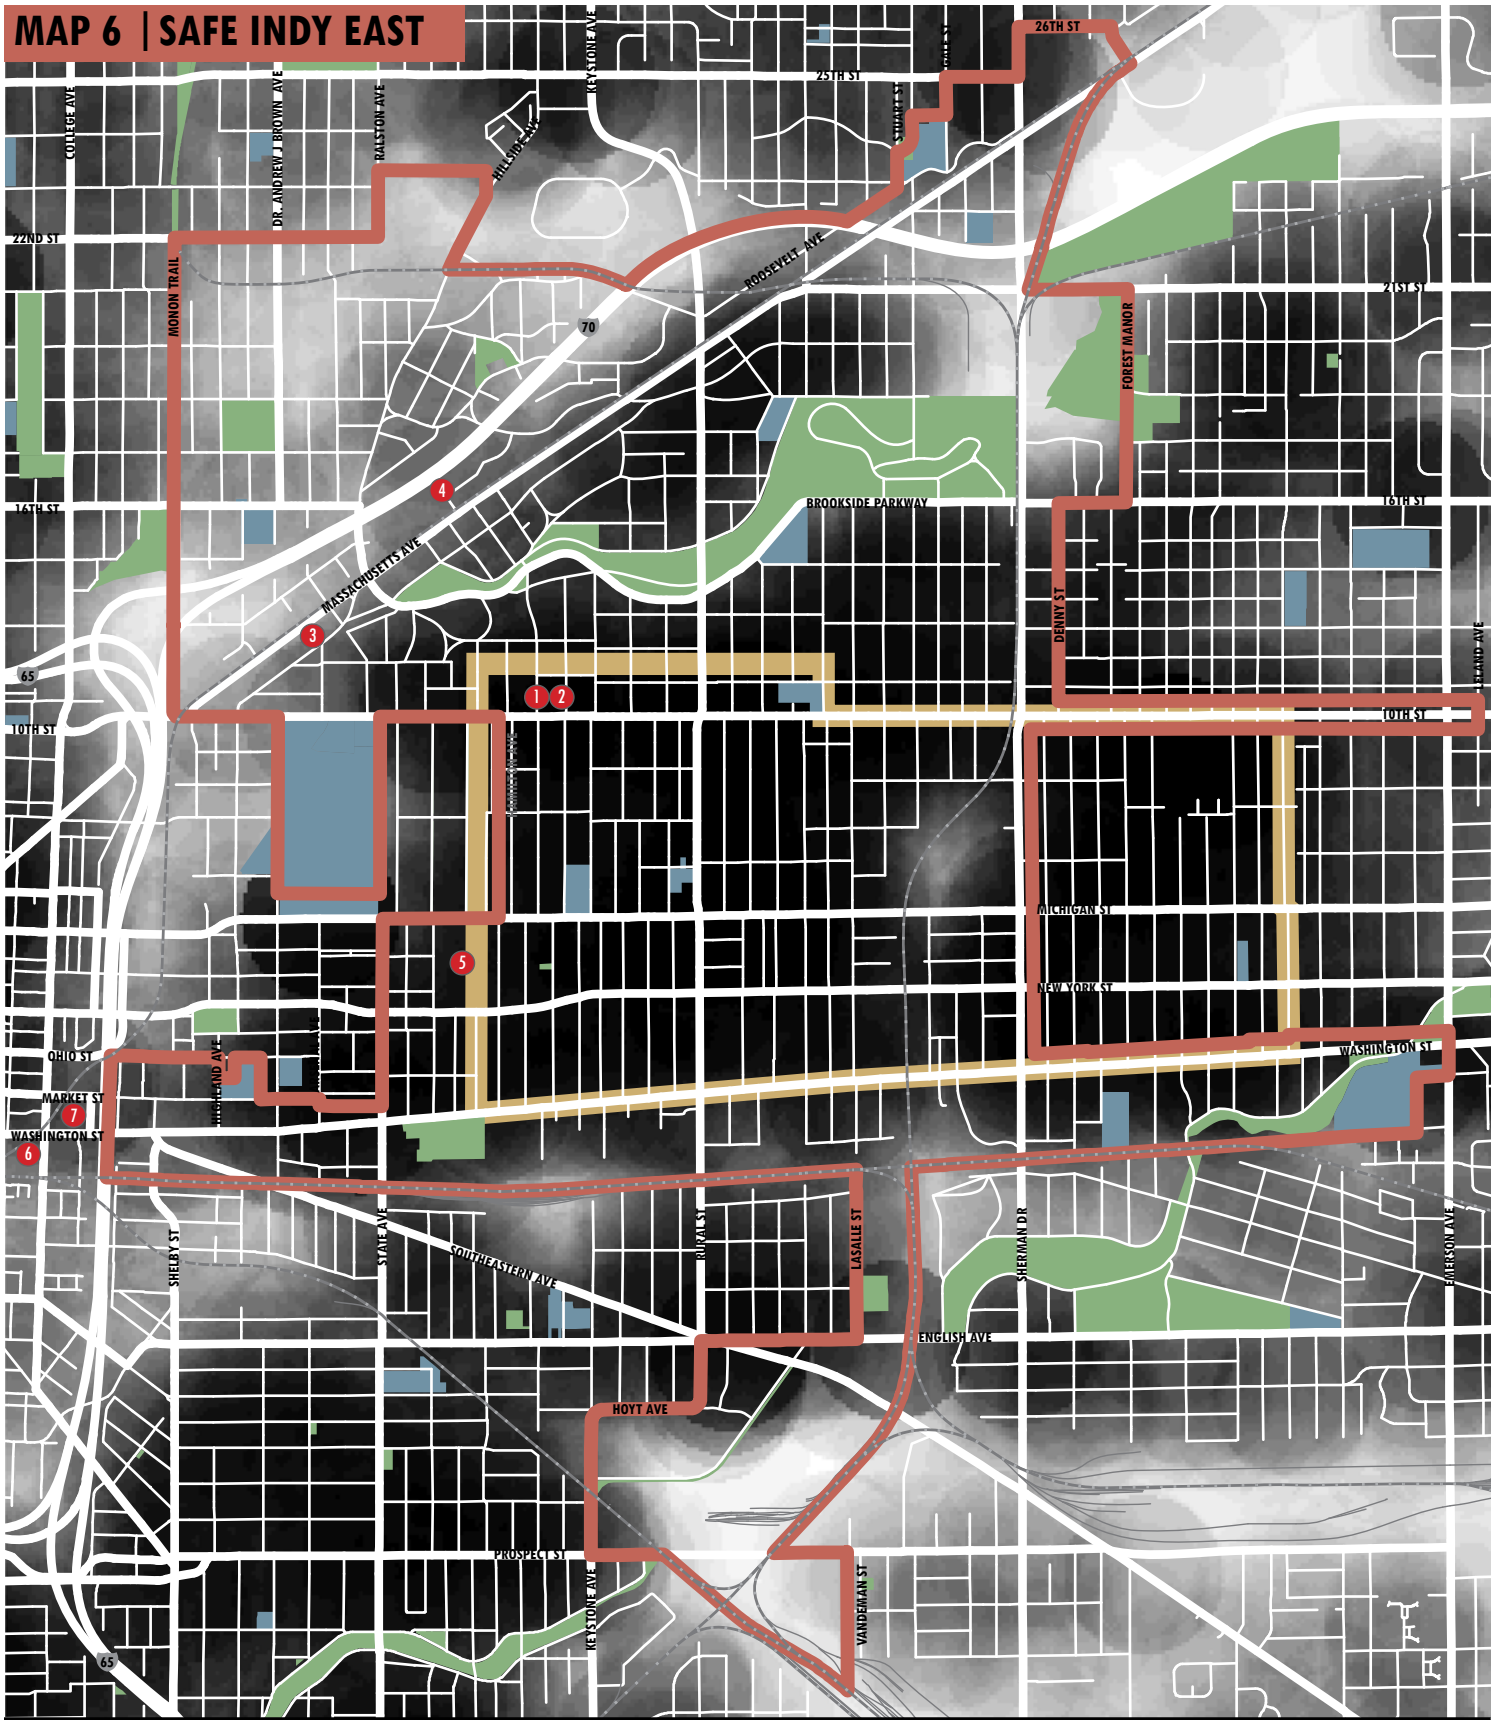

MAP 6 | SAFE INDY EAST

2013 UCR PART 1 CRIMES

 Department of Public Safety Crime Focus Area

PUBLIC SAFETY RESOURCES AND FACILITIES

-  1 John H. Boner Community Center
-  2 Neighborhood Christian Legal Clinic
-  3 RecycleForce
-  4 Duvall Residential Work Release Center (350 Residents)
-  5 Indianapolis Re-entry Educational Facility (385 Residents)
-  6 Liberty Hall Work Release Center (235 Residents)
-  7 Marion County Jail Annex (1,250 Residents)

 Indy East Promise Zone

 School

 Park or Greenway

 Railroad