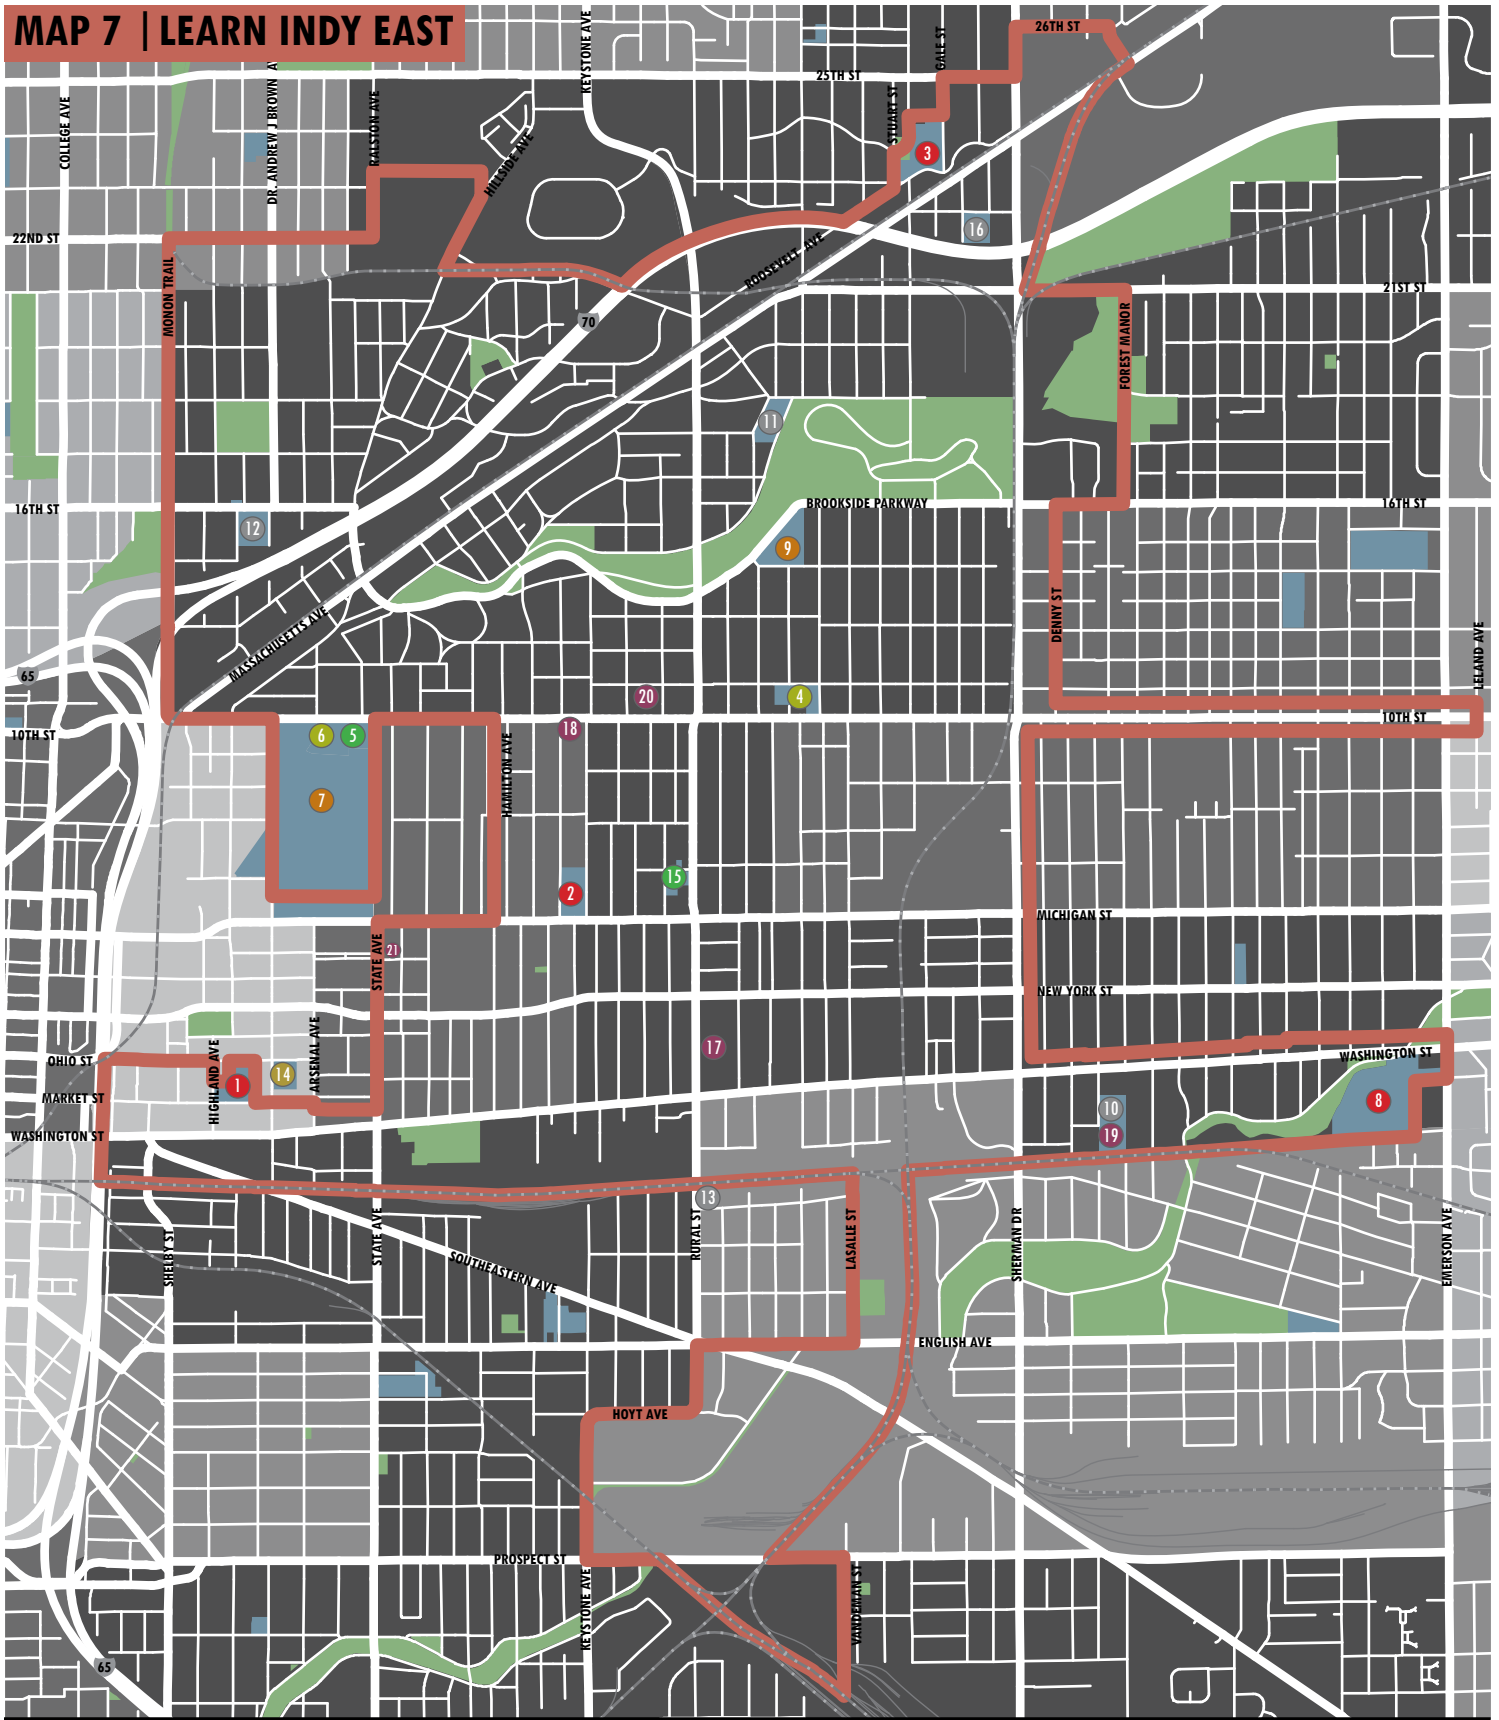

MAP 7 | LEARN INDY EAST

EDUCATIONAL INSTITUTIONS

- 1 IPS School 14
- 2 IPS School 15
- 3 IPS School 51
- 4 IPS School 54
- 5 IPS School 74
- 6 IPS Harshman Middle School
- 7 IPS Arsenal Tech High School
- 8 IPS Howe High School
- 9 Paramount School of Excellence
- 10 Horizon Christian School at Shepherd
- 11 Oaks Academy
- 12 Oaks Middle School
- 13 The Crossing School
- 14 Holy Cross Central School
- 15 St. Philip Neri School
- 16 Martin University

SCHOOL PERFORMANCE GRADE (2012-13)

A B C D F NA

Source: Indiana Department of Education

EARLY CHILDHOOD EDUCATION (PATH TO QUALITY RATED)

- 17 Daystar
- 18 East 10th United Methodist Child & Youth Center
- 19 Shepherd Community Center
- 20 St. Peter Head Start
- 21 Westminster Neighborhood Services

CHILDREN IN POVERTY

- 0%
- 9.7%
- 22.6%
- 35.4%
- 52.2%
- 83.5%

Source: U.S. Census ACS
2012 5-Year Estimates

- Indy East Promise Zone
- School
- Park or Greenway
- Railroad